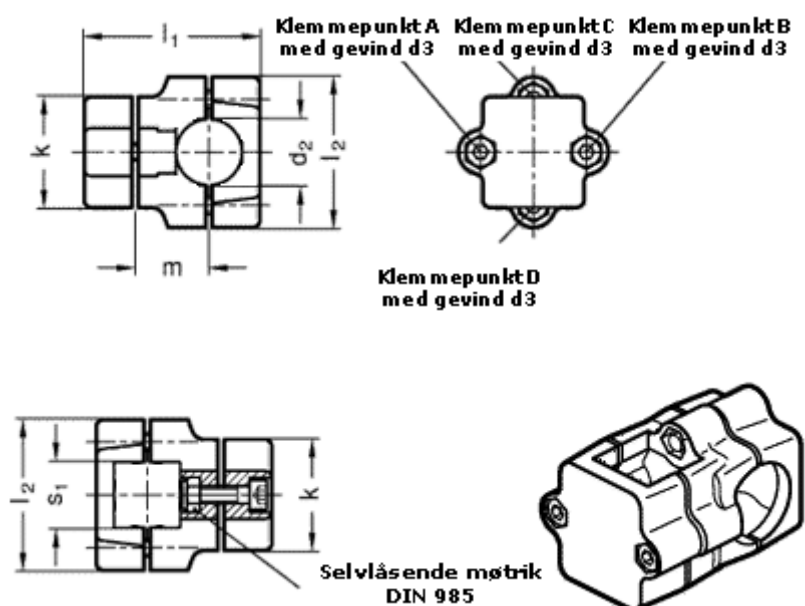

Article number: 20134V30B30502BL  
Description: E+G Two-way Connector  
GN134-V30-B30-50-2-BL

## Measures

Adjustable clamp lever = GN 911-M 8-35 have to be ordred separately

d2	= 30
d3	= M 8
k	= 50
l1	= 79.5
l2	= 68
m	= 33.5
s1	= 30